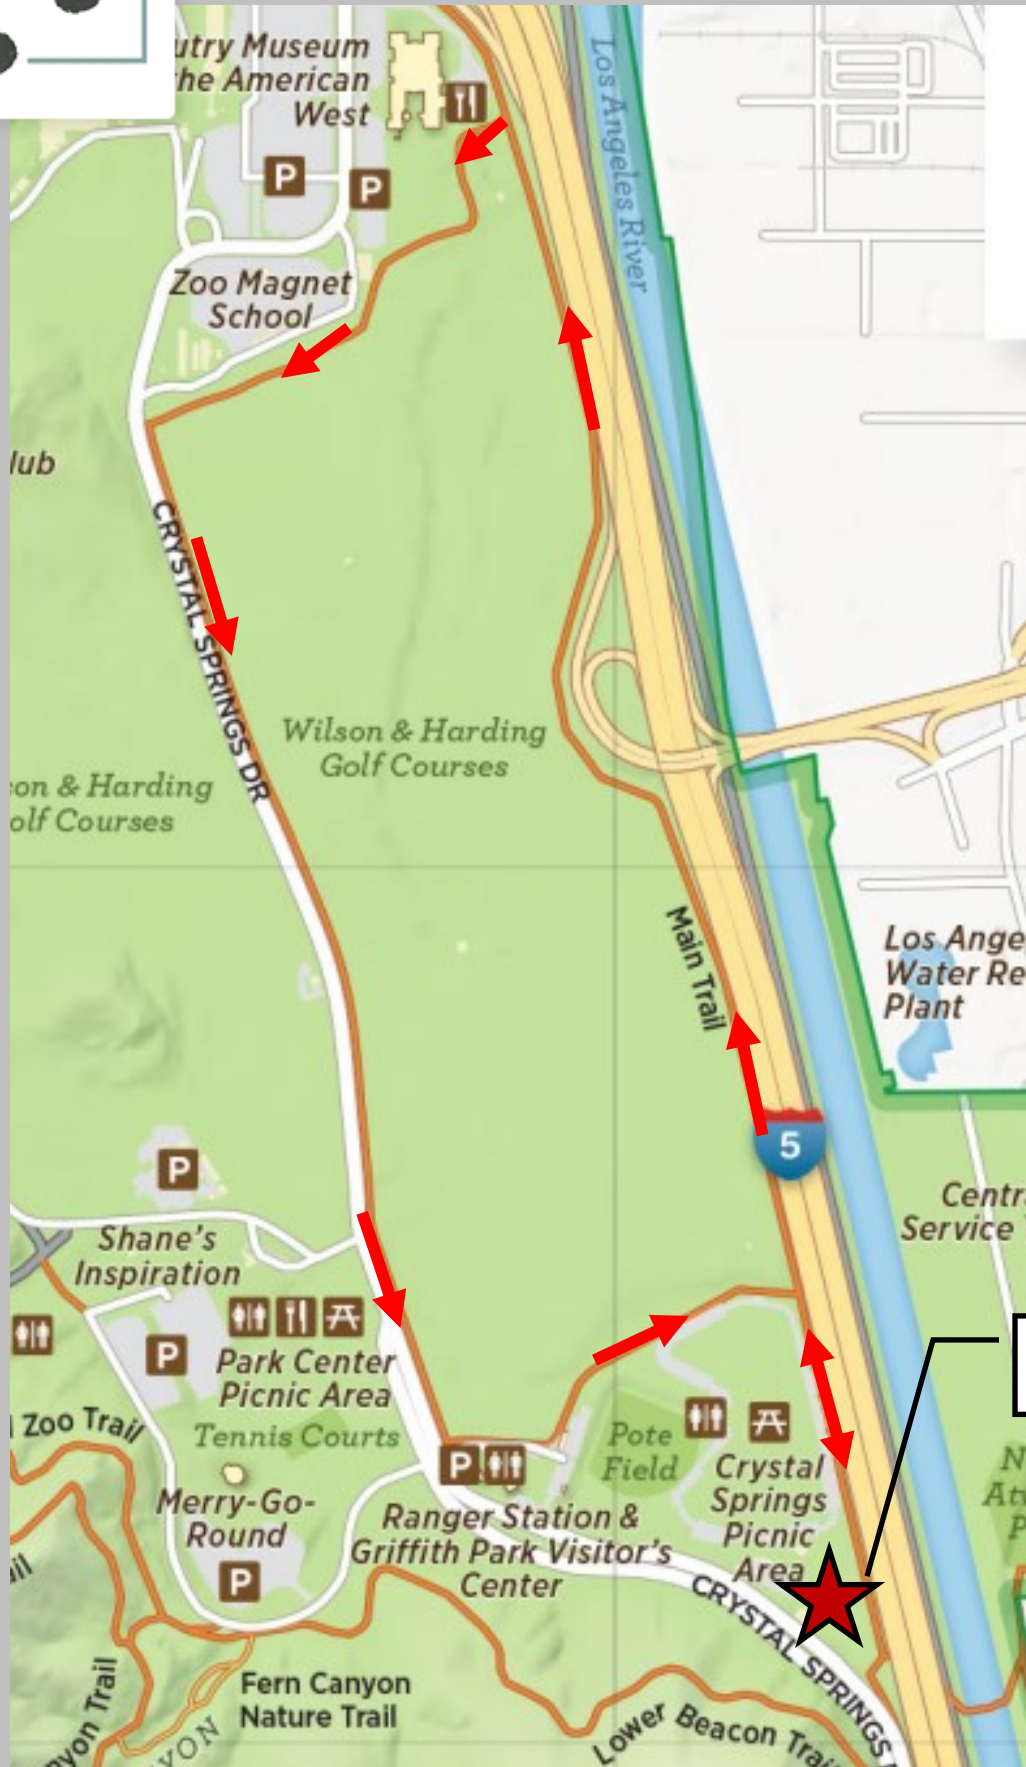

THE ENORMOUS
**ELEPHANT
RUN**

Saturday March 10th, 2018, Griffith Park, Los Angeles, 9:00 am